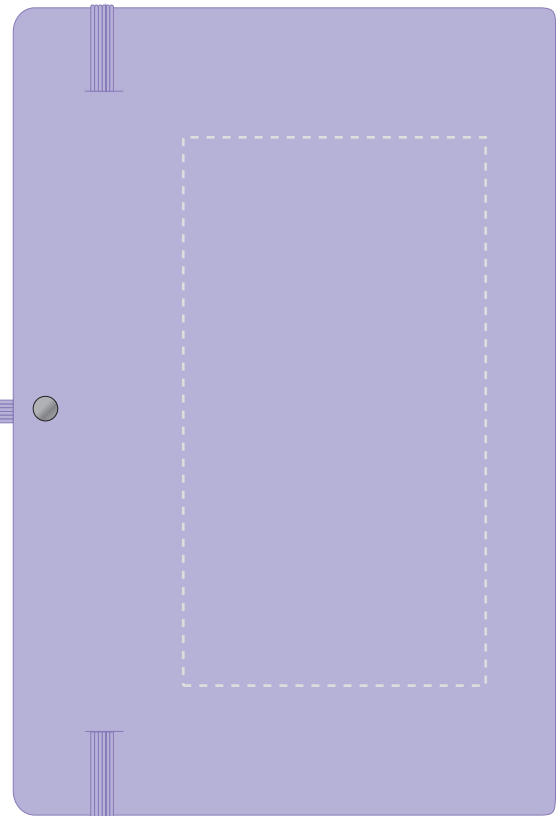

We stock this item in the following colours

PANTONE REFERENCE(S)

- Colour 1
- Colour 2
- Colour 3
- Colour 4

Product Image for visualisation - colours may vary

ARTWORK SCALE 50%

- CENTRED TO PRINT AREA
- CENTRED TO NOTEBOOK

ARTWORK SCALE 50%

- CENTRED TO PRINT AREA
- CENTRED TO NOTEBOOK

The dashed line is to demonstrate print area and will not appear on your printed item

PLEASE NOTE:

- All colours including print and product are for visual purposes only and should not be regarded as the actual colour of the product and print.
- Some products may vary from batch to batch and may differ from previous orders.
- The colour and texture of a product can also have an effect on the final print colour.
- By approving this order we accept that you understand these terms.

To proceed, please approve visual via the online system.

ARTWORK SCALE 100%
Max print area: 195mm x 100mm

ARTWORK SCALE 100%
Max print area: 145mm x 80mm