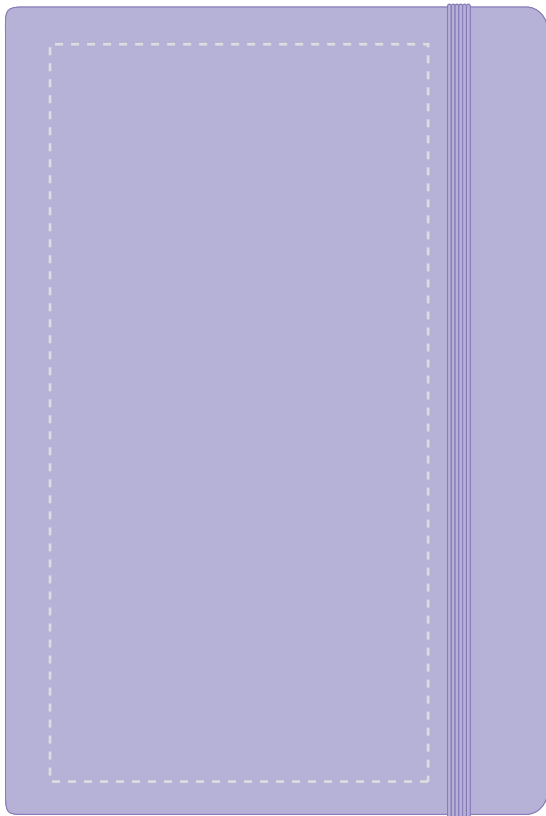

Your Ref:
Our Ref:

Quantity:
Version: 1

Product Code: QS0345
Product Colour: PASTEL PURPLE

PRINTING CONCERNS:

Please note that this product has Sustainability Markings that are not visible from this perspective

We stock this item in the following colours

PANTONE REFERENCE(S)

- Colour 1
- Colour 2
- Colour 3
- Colour 4

Product Image for visualisation - colours may vary

ARTWORK SCALE 50%

- CENTRED TO PRINT AREA
- CENTRED TO NOTEBOOK

ARTWORK SCALE 50%

- CENTRED TO PRINT AREA
- CENTRED TO NOTEBOOK

The dashed line is to demonstrate print area and will not appear on your printed item

PLEASE NOTE:

- All colours including print and product are for visual purposes only and should not be regarded as the actual colour of the product and print.
- Some products may vary from batch to batch and may differ from previous orders.
- The colour and texture of a product can also have an effect on the final print colour.
- By approving this order we accept that you understand these terms.